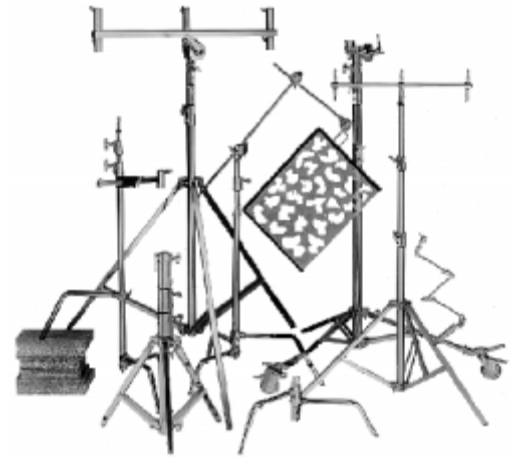

CENTURY STANDS:

Workhorses of the film industry. Three legs rotate around to fold flat for storage or snap into place for use. Available in chrome plated steel, or with lighter weight black anodized aluminum risers and black chrome steel base. All models have 5/8" dia. mounting stud at top. Turtle base model has low height base and separate 40" double riser pole. Base may be used with #E200 adapter as very low stand. Sliding leg models have one leg which may be raised up the pole to adjust for steps or unlevel surfaces. All Century stands open to form 32" dia. base, and have two telescoping pole sections. *Black chrome steel base.

Chrome	Black	Description	Max. Cap.	Min. Ht.	Max. Ht.	Base Dia.	Wgt.	Price
#A205	#A205B	40" Double Riser	22#	53"	10'9"	37"	14# (Alu. 8.8#)	\$ 156.00
#A215	#A215B	40" Double Riser, sliding leg	22#	53"	10'9"	37"	14# (Alu. 8.8#)	\$ 166.00
#A225	#A225B*	40" Double Riser, Turtle base	22#	53"	10'9"	37"	15.4# (Alu. 10#)	\$ 173.00
#A235	#A235B	30" Double Riser	22#	43"	8'2"	37"	12# (Alu. 7.3#)	\$ 156.00
#A245	#A245B	30" Double Riser, sliding leg	22#	43"	8'2"	37"	12# (Alu. 7.3#)	\$ 166.00
#A255	#A255B	20" Double Riser	18#	33"	5'9"	37"	10.5# (Alu. 6.6#)	\$ 142.00
#A280	#A280B	20" Mini-base Double Riser	16#	33"	5'9"	29"	9.9# (Alu. 6.4#)	\$ 137.00
#A265	#A265B*	Turtle base only	22#	6"	6"	37"	6.6#	\$ 87.00
#A270	#A270B	40" Double Riser only.		46"	112"		8.8# (Alu. 4.9#)	\$ 97.00
#A275	#A275B	20" Double Riser only.		27"	63"		6.6# (Alu. 4.2#)	\$ 97.00
#E200		5/8" Stand adapter for turtle base.					1.3#	\$ 19.00

JUNIOR COMBO STANDS:

Heavy duty stands suitable for supporting reflectors or lights. All have folding tripod base, universal head with "pop-up" 5/8" pin and 1-1/8" socket, and one adjustable length "lazy leg" for steps or uneven surfaces. Optional #A9000 braking wheel sets convert stands to rolling operation. Choice of chrome plated steel or lighter weight silver or black anodized aluminum construction.