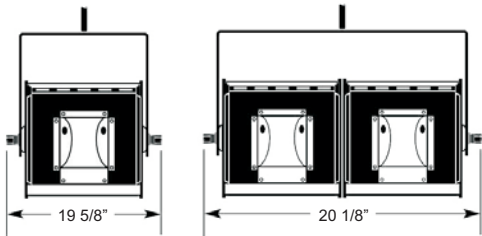

Ground row and sky cyc are typically tilted at 45° for lighting backdrops.

SKY-CYC-1

SKY-CYC-2V

#SKY-CYC-04 Sky Cyc

SKY-CYC-1

SKY-CYC-2H

SKY-CYC-2V

SKY-CYC-2X2

## GROUND ROW CYC LIGHTS:

Multi-lamp, compartmented light has "asymmetrical" reflectors designed to provide an even wash of light on cycloramas or backdrops from a floor position, usually hidden behind a "ground row" or from a pit. Light beam angle of 50° horiz. by 65° vert. UL listed for use with double ended (4-11/16" MOL) quartz lamps from 300 to 1000 watts. Includes floor trunnions, 3' leads per circuit, safety cable, safety screens, 8-3/4" x 13" color frames. Ground cyc units with multiple sections have all sections wired individually thru to one end unless requested otherwise. Can also be wired as multi-circuit on request (max 2 sections per circuit). GC-8 and larger will require an additional crating charge.