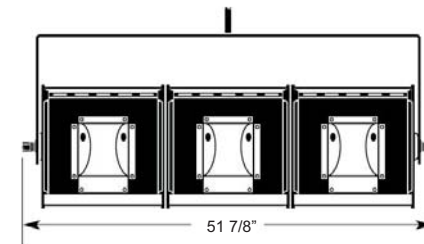

Popular Lamps for Sky Cyc & Ground Cycles:

Cat. No.	Price	Watts	Hours	Color Temp.	Rated Lumens	Lamp Base
FCL	$ 6.50	500	2000	3000K	11,000	4-11/16" MOL
FDL	$ 13.50		400	3200K	13,250	
EJG	$ 11.25		400	3200K	20,600	
FCM	$ 6.37	1000	400	3200K	28,000	6-9/16" MOL
FFT*	$ 11.64	1000	400	3200K	26,400	
FDB*	$ 17.62	1500	400	3200K	41,200	

* FDB and FFT lamps are only for use with SKY-CYC.

Above lamps are all clear. Frosted lamps and lamps of other wattages and color temp. are also available.

SKY-CYC-3H