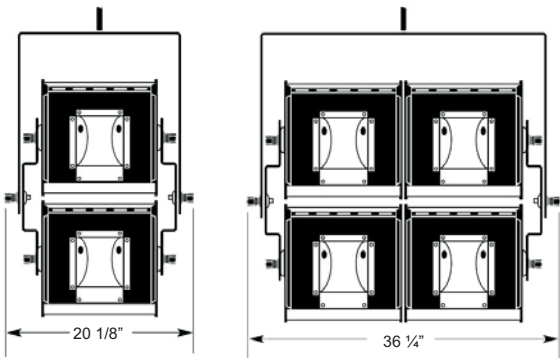

Ground row and sky cyc are typically tilted at 45° for lighting backdrops.

SKY-CYC-1

SKY-CYC-2V

#SKY-CYC-04 Sky Cyc

SKY-CYC-1

SKY-CYC-2H

SKY-CYC-2V

SKY-CYC-2X2

## GROUND ROW CYC LIGHTS:

Multi-lamp, compartmented light has "asymmetrical" reflectors designed to provide an even wash of light on cycloramas or backdrops from a floor position, usually hidden behind a "ground row" or from a pit. Light beam angle of 50° horiz. by 65° vert. UL listed for use with double ended (4-11/16" MOL) quartz lamps from 300 to 1000 watts. Includes floor trunnions, 3' leads per circuit, safety cable, safety screens, 8-3/4" x 13" color frames. Ground cyc units with multiple sections have all sections wired individually thru to one end unless requested otherwise. Can also be wired as multi-circuit on request (max 2 sections per circuit). GC-8 and larger will require an additional crating charge.