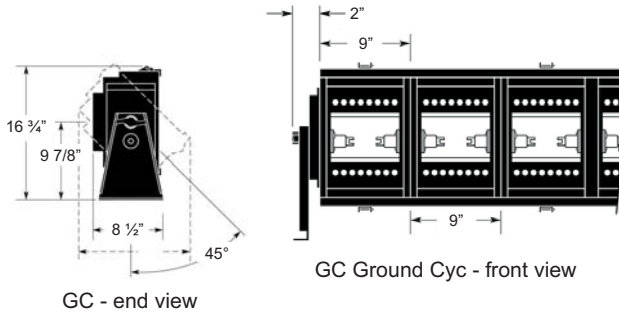

GC - end view

GC Ground Cyc - front view

Ground row and sky cyc are typically tilted at 45° for lighting backdrops.