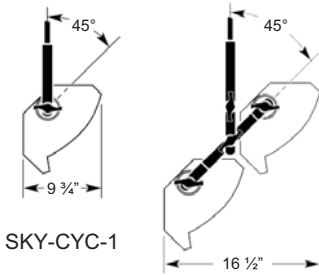

\* FDB 1500 watt lamp is only for use with FC focusing cyc.

Above lamps are all clear. Frosted lamps and lamps of other wattages and color temp. are also available.

#GCC-6 Ground Cyc

GC - end view

GC Ground Cyc - front view

Ground row and sky cyc are typically tilted at 45° for lighting backdrops.

SKY-CYC-1

SKY-CYC-2V

#SKY-CYC-04 Sky Cyc

SKY-CYC-1

SKY-CYC-2H

SKY-CYC-2V

SKY-CYC-2X2

## GROUND ROW CYC LIGHTS:

Multi-lamp, compartmented light has "asymmetrical" reflectors designed to provide an even wash of light on cycloramas or backdrops from a floor position, usually hidden behind a "ground row" or from a pit. Light beam angle of 50° horiz. by 65° vert. UL listed for use with double ended (4-11/16" MOL) quartz lamps from 300 to 1000 watts. Includes floor trunnions, 3' leads per circuit, safety cable, safety screens, 8-3/4" x 13" color frames. Ground cyc units with multiple sections have all sections wired individually thru to one end unless requested otherwise. Can also be wired as multi-circuit on request (max 2 sections per circuit). GC-8 and larger will require an additional crating charge.