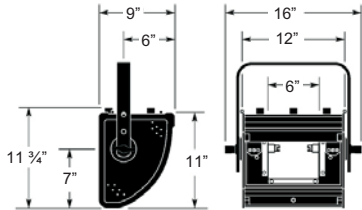

3 FC-1 connected in a curve

latches

FC-1 Focusing Cyc

FC-1 Focusing Cyc with yoke

EC-1 Econo Cyc

EC-1 Focusing Cyc with yoke

### FOCUSING CYC:

Modular cyc light has "asymmetrical" reflector designed to provide an even wash of light on cycloramas or backdrops, and includes a rear mounted knob which tilts the lamp reflector to vertically adjust the direction of the light beam. Light beam angle of 95° horiz. by 101° vert. Basic unit includes tool free spring latches for connecting adjacent units together in a row or a curve horizontally or a curve vertically. A set of leveling feet can be used to tilt the fixture when sitting on a floor. Optional hanging yokes can be used to suspend 1, 2, 3, or 4 units as a single fixture. Optional floor trunions can support and tilt rows of units off the floor, wall or ceiling. Adjustable lamp sockets can be configured for use with double ended quartz lamps of 4-11/16", 5-5/8", or 6-9/16" MOL with wattages from 300 to 1500 per section. Each unit includes 3' leads, safety cable, safety screen, and 11-1/2" x 10-1/4" hinged color frame. Optional hanging yokes, arms, or floor trunions require a #97-0175 hardware kit. UL listed for 1500 watts. Altman brand.