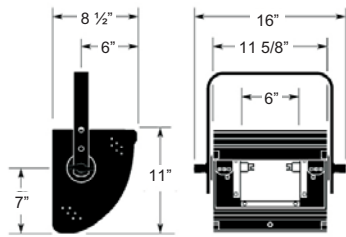

3 FC-1 connected in a curve

latches

FC-1 Focusing Cyc

FC-1 Focusing Cyc with yoke

EC-1 Econo Cyc

EC-1 Focusing Cyc with yoke

### FOCUSING CYC:

Modular cyc light has "asymmetrical" reflector designed to provide an even wash of light on cycloramas or backdrops, and includes a rear mounted knob which tilts the lamp reflector to vertically adjust the direction of the light beam. Light beam angle of 95° horiz. by 101° vert. Basic unit includes tool free spring latches for connecting adjacent units together in a row or a curve horizontally or a curve vertically. A set of leveling feet can be used to tilt the fixture when sitting on a floor. Optional hanging yokes can be used to suspend 1, 2, 3, or 4 units as a single fixture. Optional floor trunions can support and tilt rows of units off the floor, wall or ceiling. Adjustable lamp sockets can be configured for use with double ended quartz lamps of 4-11/16", 5-5/8", or 6-9/16" MOL with wattages from 300 to 1500 per section. Each unit includes 3' leads, safety cable, safety screen, and 11-1/2" x 10-1/4" hinged color frame. Optional hanging yokes, arms, or floor trunions require a #97-0175 hardware kit. UL listed for 1500 watts. Altman brand.