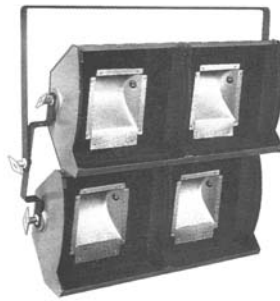

\* FDB 1500 watt lamp is only for use with FC focusing cyc.

Above lamps are all clear. Frosted lamps and lamps of other wattages and color temp. are also available.

#GCC-6 Ground Cyc

GC - end view

GC Ground Cyc - front view

Ground row and sky cyc are typically tilted at 45° for lighting backdrops.

SKY-CYC-1

SKY-CYC-2V

#SKY-CYC-04 Sky Cyc

SKY-CYC-1

SKY-CYC-2H

SKY-CYC-2V

SKY-CYC-2X2

## GROUND ROW CYC LIGHTS:

Multi-lamp, compartmented light has "asymmetrical" reflectors designed to provide an even wash of light on cycloramas or backdrops from a floor position, usually hidden behind a "ground row" or from a pit. Light beam angle of 50° horiz. by 65° vert. UL listed for use with double ended (4-11/16" MOL) quartz lamps from 300 to 1000 watts. Includes floor trunnions, 3' leads per circuit, safety cable, safety screens, 8-3/4" x 13" color frames. Ground cyc units with multiple sections have all sections wired individually thru to one end unless requested otherwise. Can also be wired as multi-circuit on request (max 2 sections per circuit). GC-8 and larger will require an additional crating charge.