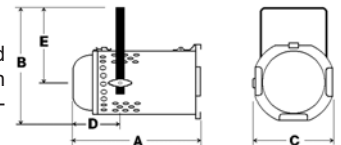

Other lamps are also available

Dimensions for PARs:

Dimensions shown in inches. "B" and "E" can vary depending upon which set of mounting holes in yoke are being used.

Model #	Dimensions					Wgt.	Color Frame
	A	B	C	D	E		
Star*PAR	11.5"	13.75"	11.5"	6.5"	8.5"	8#	10" x 10"
Outdoor-PAR64 OD-600-A	11.6"	14.75"	13.25"	4.6"	9"	18#	10" x 10"